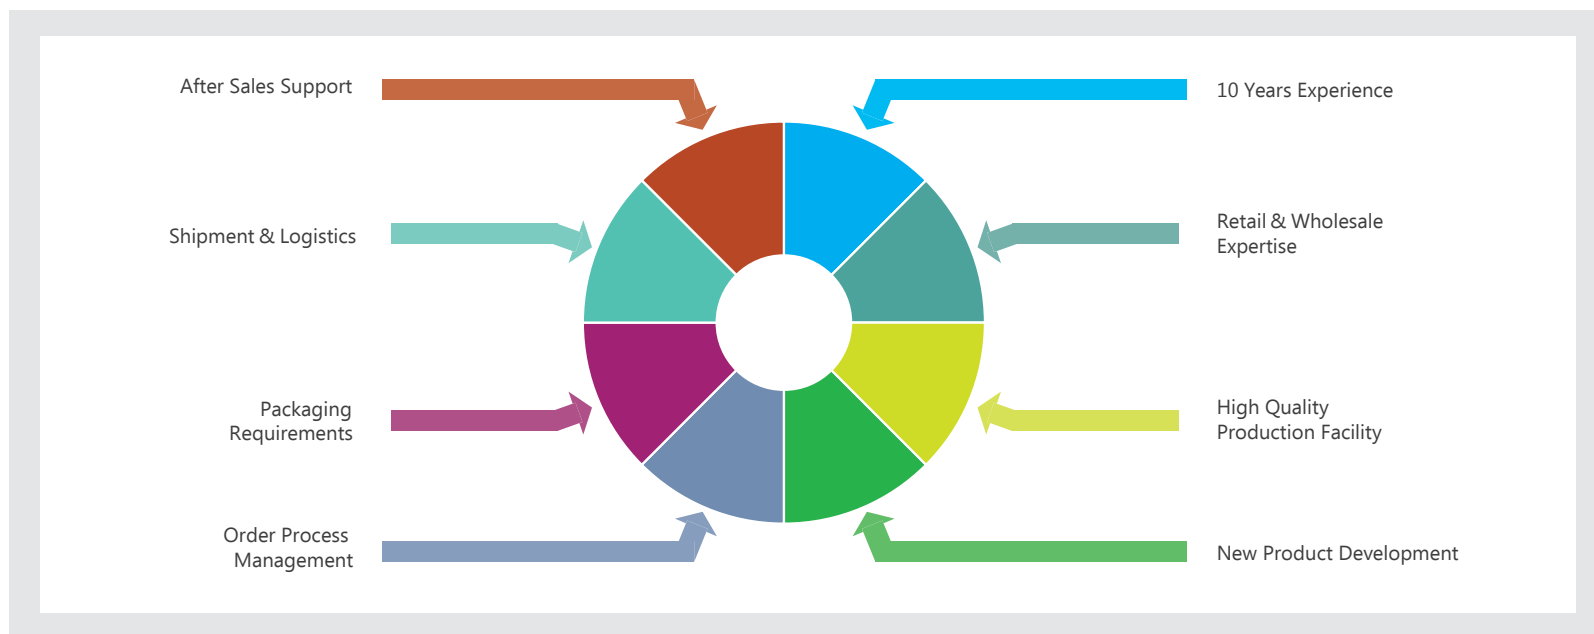

Our Vertical Intergration

- Electroplating Line
- Powder Coating Line
- Research & Development
- Tooling Department
- Injection Moulding
- Die Casting

Service

Aly Décor provides the complete service for a comprehensive range of window decoration products. From the smallest to the largest customer, we offer market knowledge and product experience to provide unparalleled service and support worldwide.